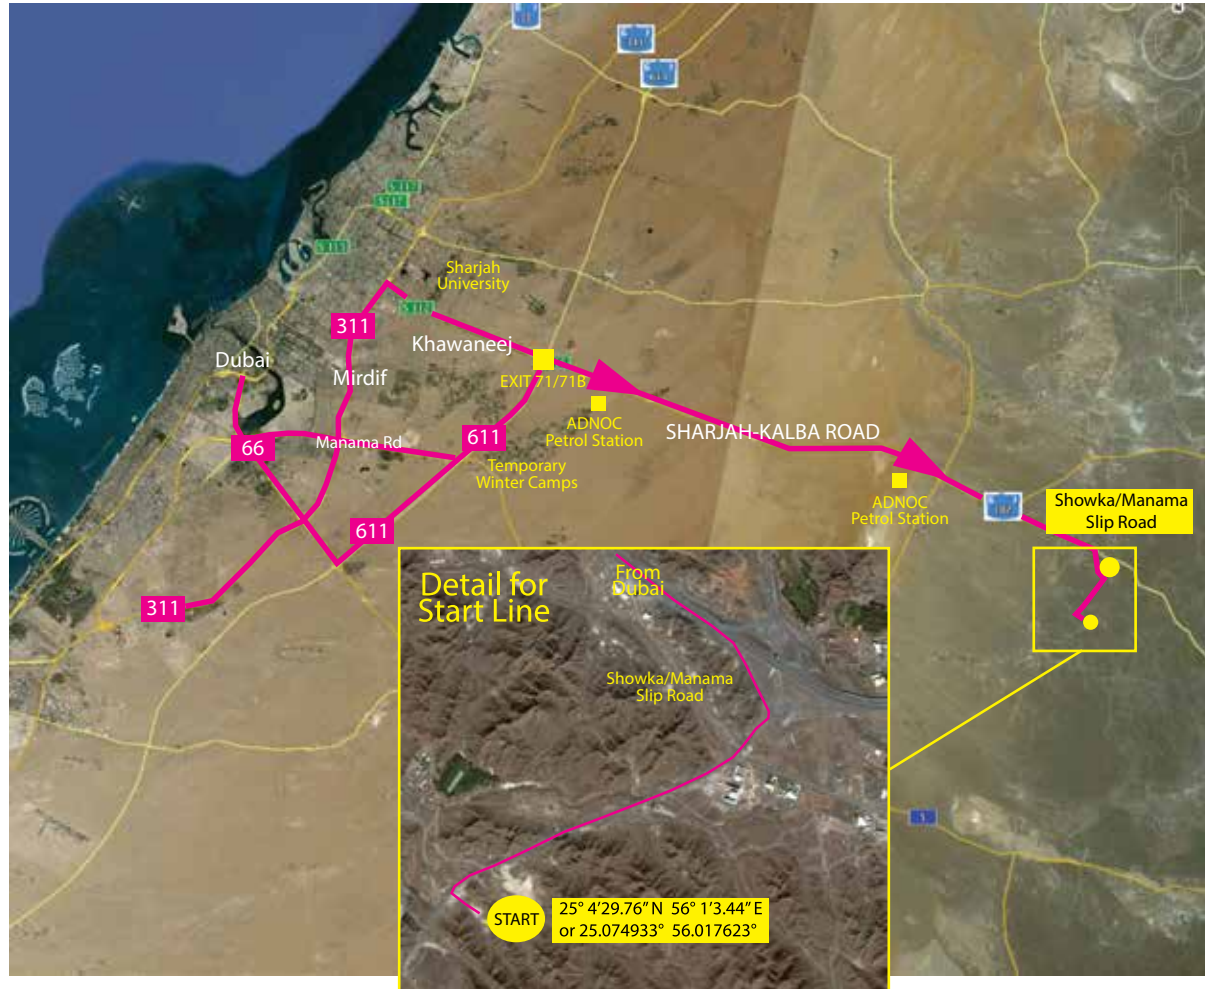

# START LOCATION

1. Take the 611 from Dubai, direction Sharjah
2. At the Sharjah/Kalba/Fujairah turnoff onto E102 (Exit 71 and then 71B) heading east from 611 - keep right and you will pass the ADNOC petrol station on the right.
3. Continue along the road past the second ADNOC petrol station until you see the sign and slip road for Showka/Manama on the right. (16.5km from the second ADNOC station). Take the first exit on the R/A taking you along a tarmac road for approx 1 km. On the left you will see signs for the start line. Please park on the gravel at the side of the road - it is accessible by saloon car.

START LINE GPS COORDS:

**25° 4'29.76" N 56° 1'3.44" E**

or

**25.074933° 56.017623°**

Please check the Urban-Ultra Dubai facebook page for a drop pin to the start location.

# TRAIL RUN COURSE

**START GUN**  
**8:00AM SHARP!**

**STAY SAFE AND**  
**GOOD LUCK**

IN CASE OF EMERGENCY  
**+971 50 4422934**  
thuraya **+8821 621206101**

OPERATIONAL ON RACE DAY ONLY