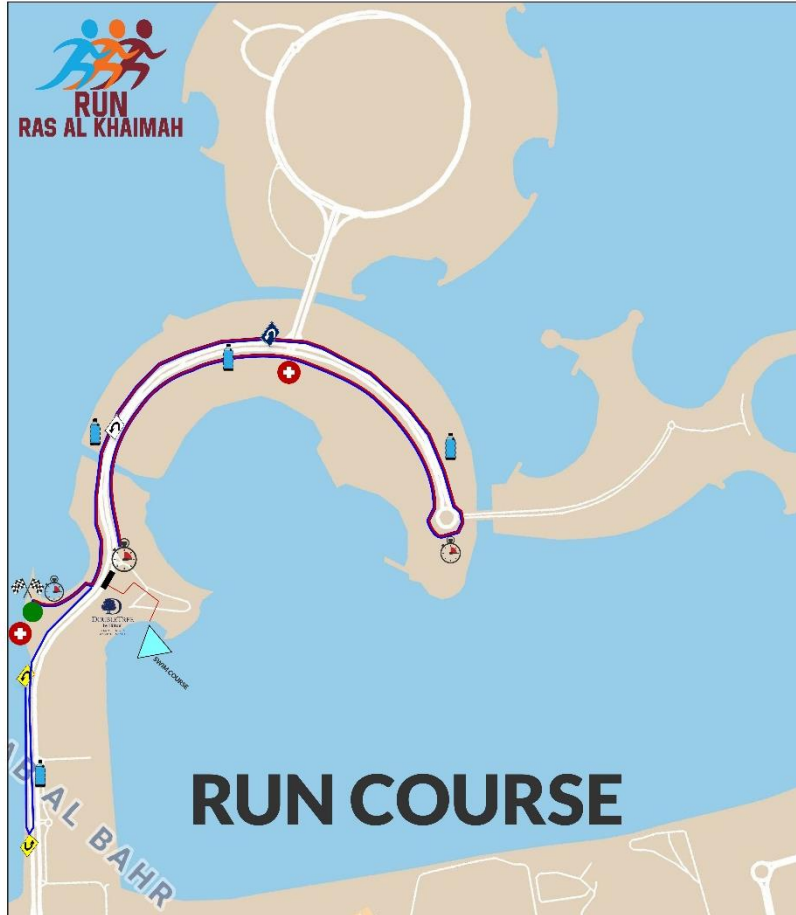

**AQUATHLON
RAS AL KHAIMAH**

COURSE MAPS 2021

- RACE BRIEFING
- SWIM - Olympic
- SWIM - Sprint
- SWIM - Super Sprint
- SWIM - Junior Super Sprint
- Transition Routes
- TRANSITION AREA
- TIMING POINT
- START / FINISH

-  Race Village
-  Finish Line
-  Paramedics
-  Transition Area
-  Water Station
-  Run Out / Timing Point
-  2.5km U-Turn
-  5km U-Turn
-  10km U-Turn

 2,5km | 5km Route

 10km Route