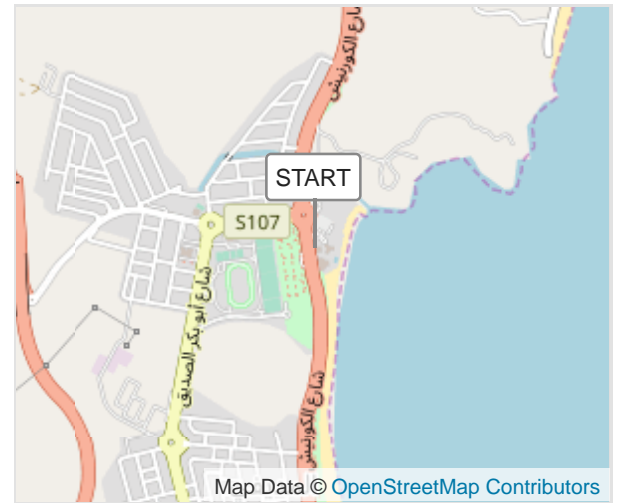

Sprint Oceanic Tri

ROUTE INFORMATION

ROUTE LENGTH 18.334 km
ASCENT 378 m
DESCENT 378 m
HILLS **↑** 41.4% | **↓** 44.3% | **→** 14.3%
TERRAIN Road **A**
START **LAT:** 25.371061, **LNG:** 56.348341

NOTES

Sprint Oceanic Tri

ROUTE DIRECTIONS

No	Km	Turn	Directions
1	0.000		Start on
2	0.022	→	Turn right onto شارع الكورنيش
3	0.168	↘	At roundabout, take exit 4 onto شارع الكورنيش
4	2.483	↖	At roundabout, take exit 2 onto شارع الكورنيش
5	4.211	→	Turn right
6	4.438	↗	At roundabout, take exit 1 onto Khorfakkan Ring Road
7	6.624	↖	At roundabout, take exit 2 onto Khorfakkan Ring Road
8	9.193	↖	Enter roundabout
9	11.949	↖	At roundabout, take exit 1 onto Khorfakkan Ring Road
10	12.154	↗	Keep right
11	12.204	↙	Turn sharp left
12	14.218	↓	At roundabout, take exit 3
13	14.608	↙	Enter roundabout
14	16.350	↖	At roundabout, take exit 1 onto شارع الكورنيش
15	18.309	→	Turn right
16	18.334		FINISH