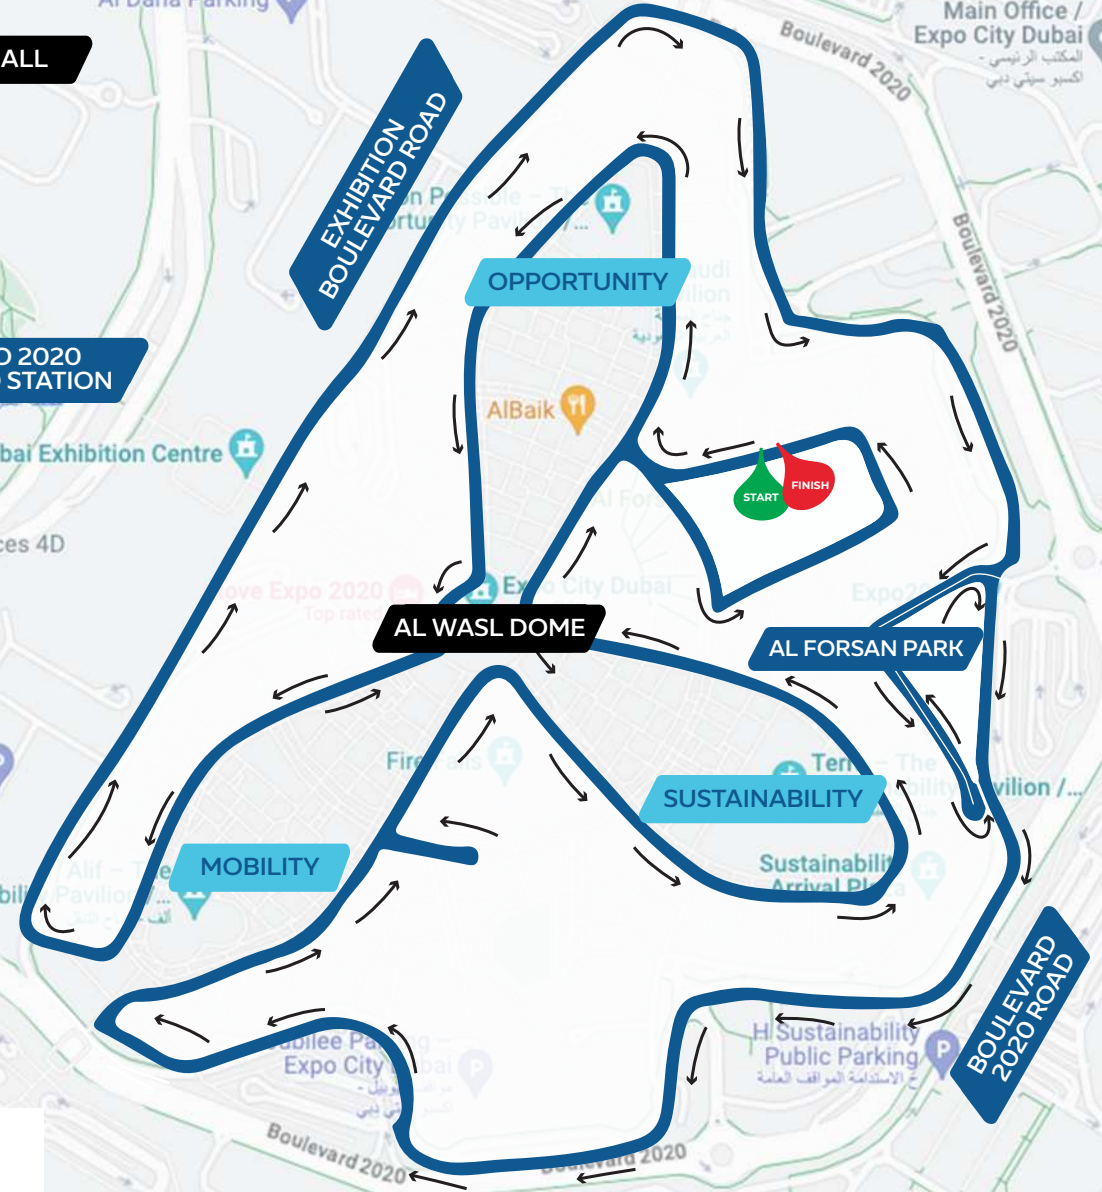

# EXPO CITY Half Marathon

4 FEBRUARY 2024

RACE STARTS: 7:00 AM

21KM RACE

OFFICIAL VENUE PARTNER

UNDER AUSPICES

ORGANISED BY

# EXPO CITY Half Marathon

4 FEBRUARY 2024

RACE STARTS: 7:15 AM

10KM RACE

OFFICIAL VENUE PARTNER

UNDER AUSPICES

ORGANISED BY

Dubai United Arab Emirates Temple Temporarily closed

# EXPO CITY Half Marathon

4 FEBRUARY 2024

RACE STARTS: 7:30 AM

5KM RACE

OFFICIAL VENUE PARTNER

UNDER AUSPICES

ORGANISED BY