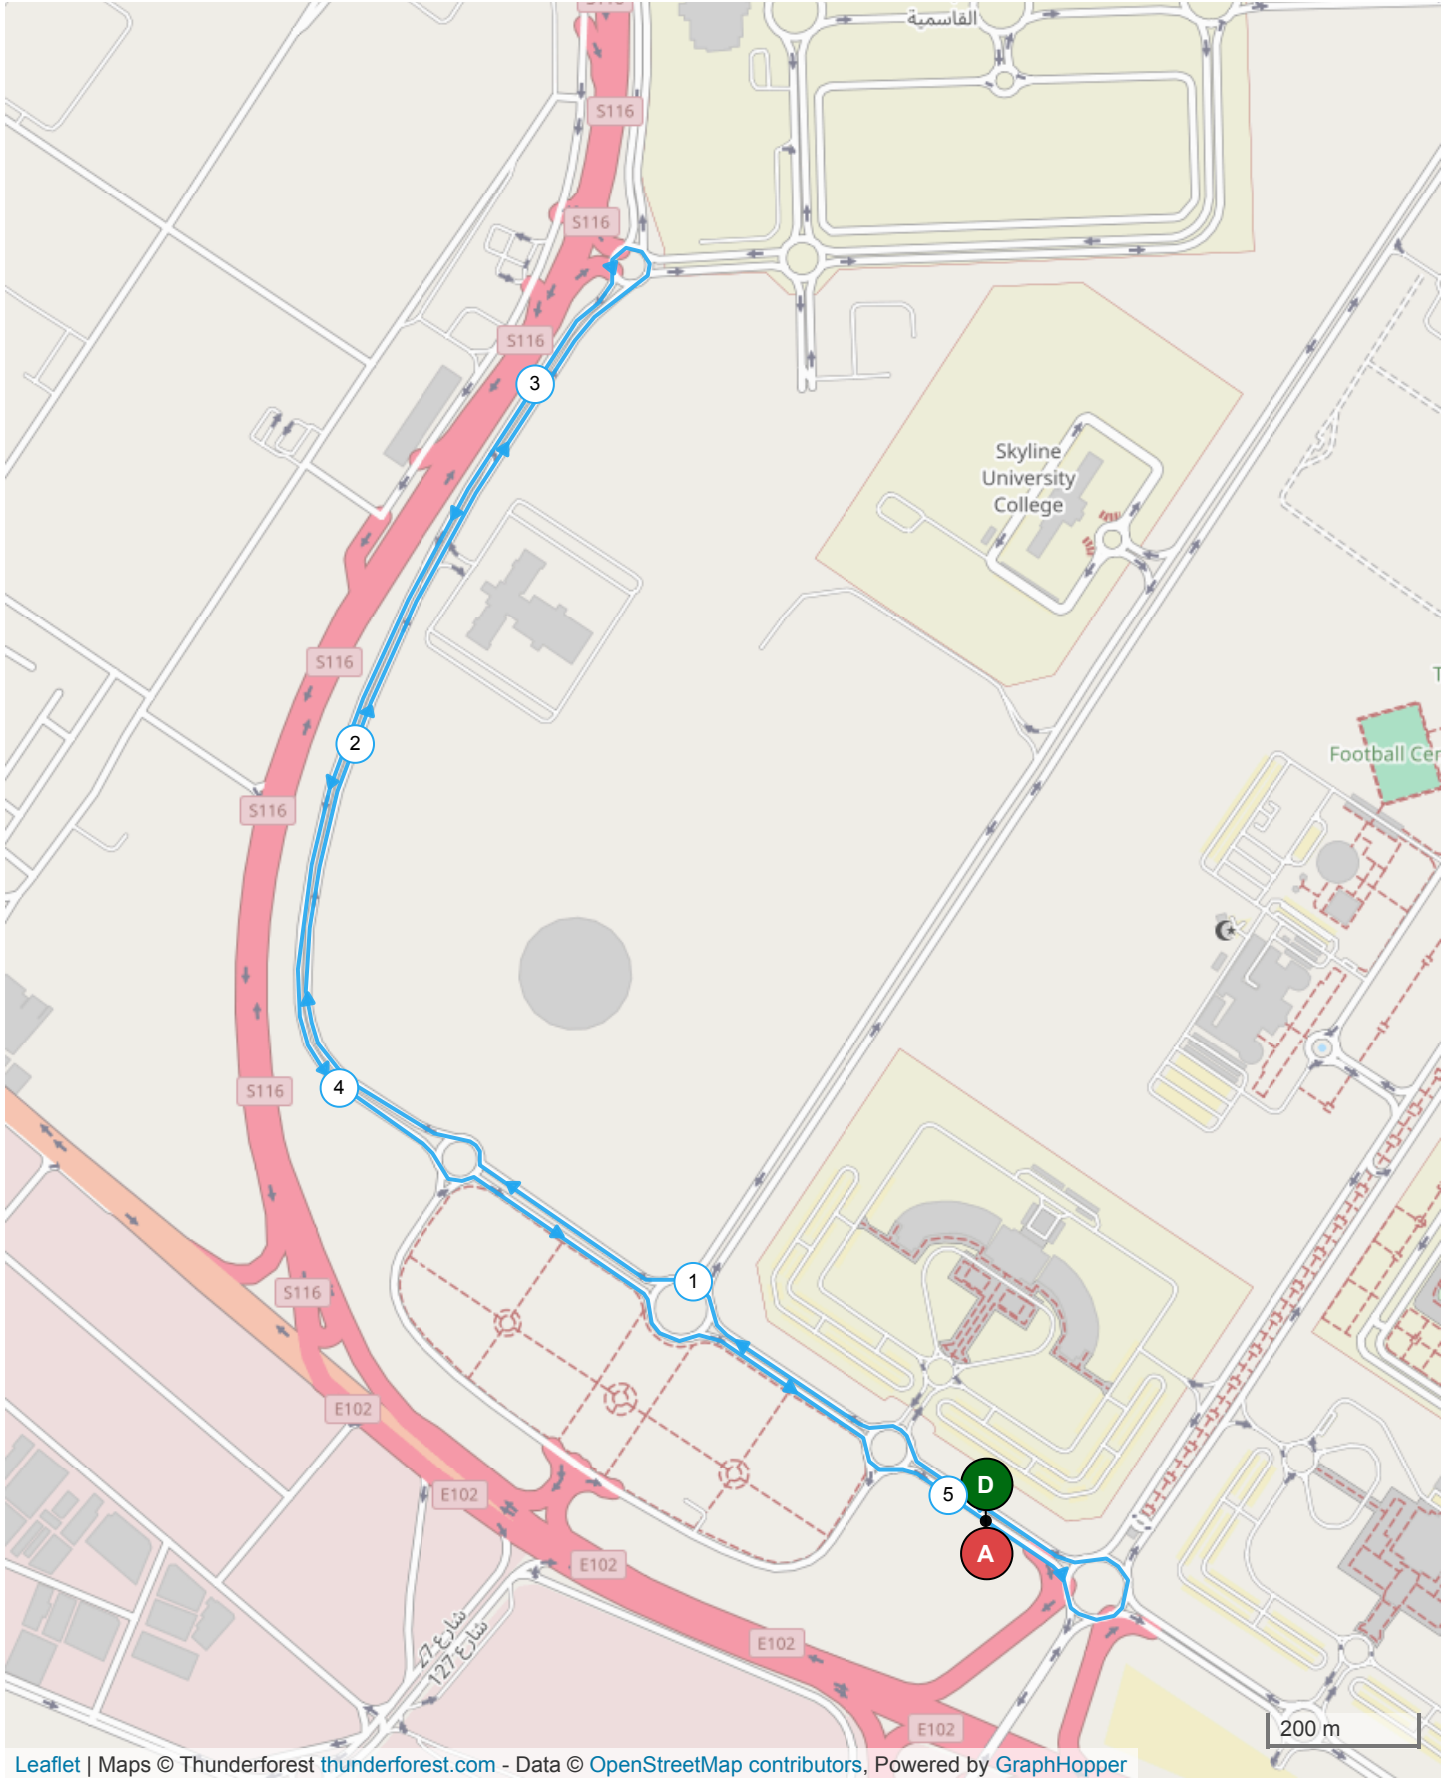

# 14310000 | Running-Road | run shj 5km

Sharjah -> Sharjah

5.058 km ↑ 34 m ↓ 34 m ▲ 9 m ▼ 21 m

Leaflet | Maps © Thunderforest thunderforest.com - Data © OpenStreetMap contributors, Powered by GraphHopper

Reproduction rights are restricted to personal and private use only. When practicing your activity, respect the properties and private roads.

© 2022 Openrunner