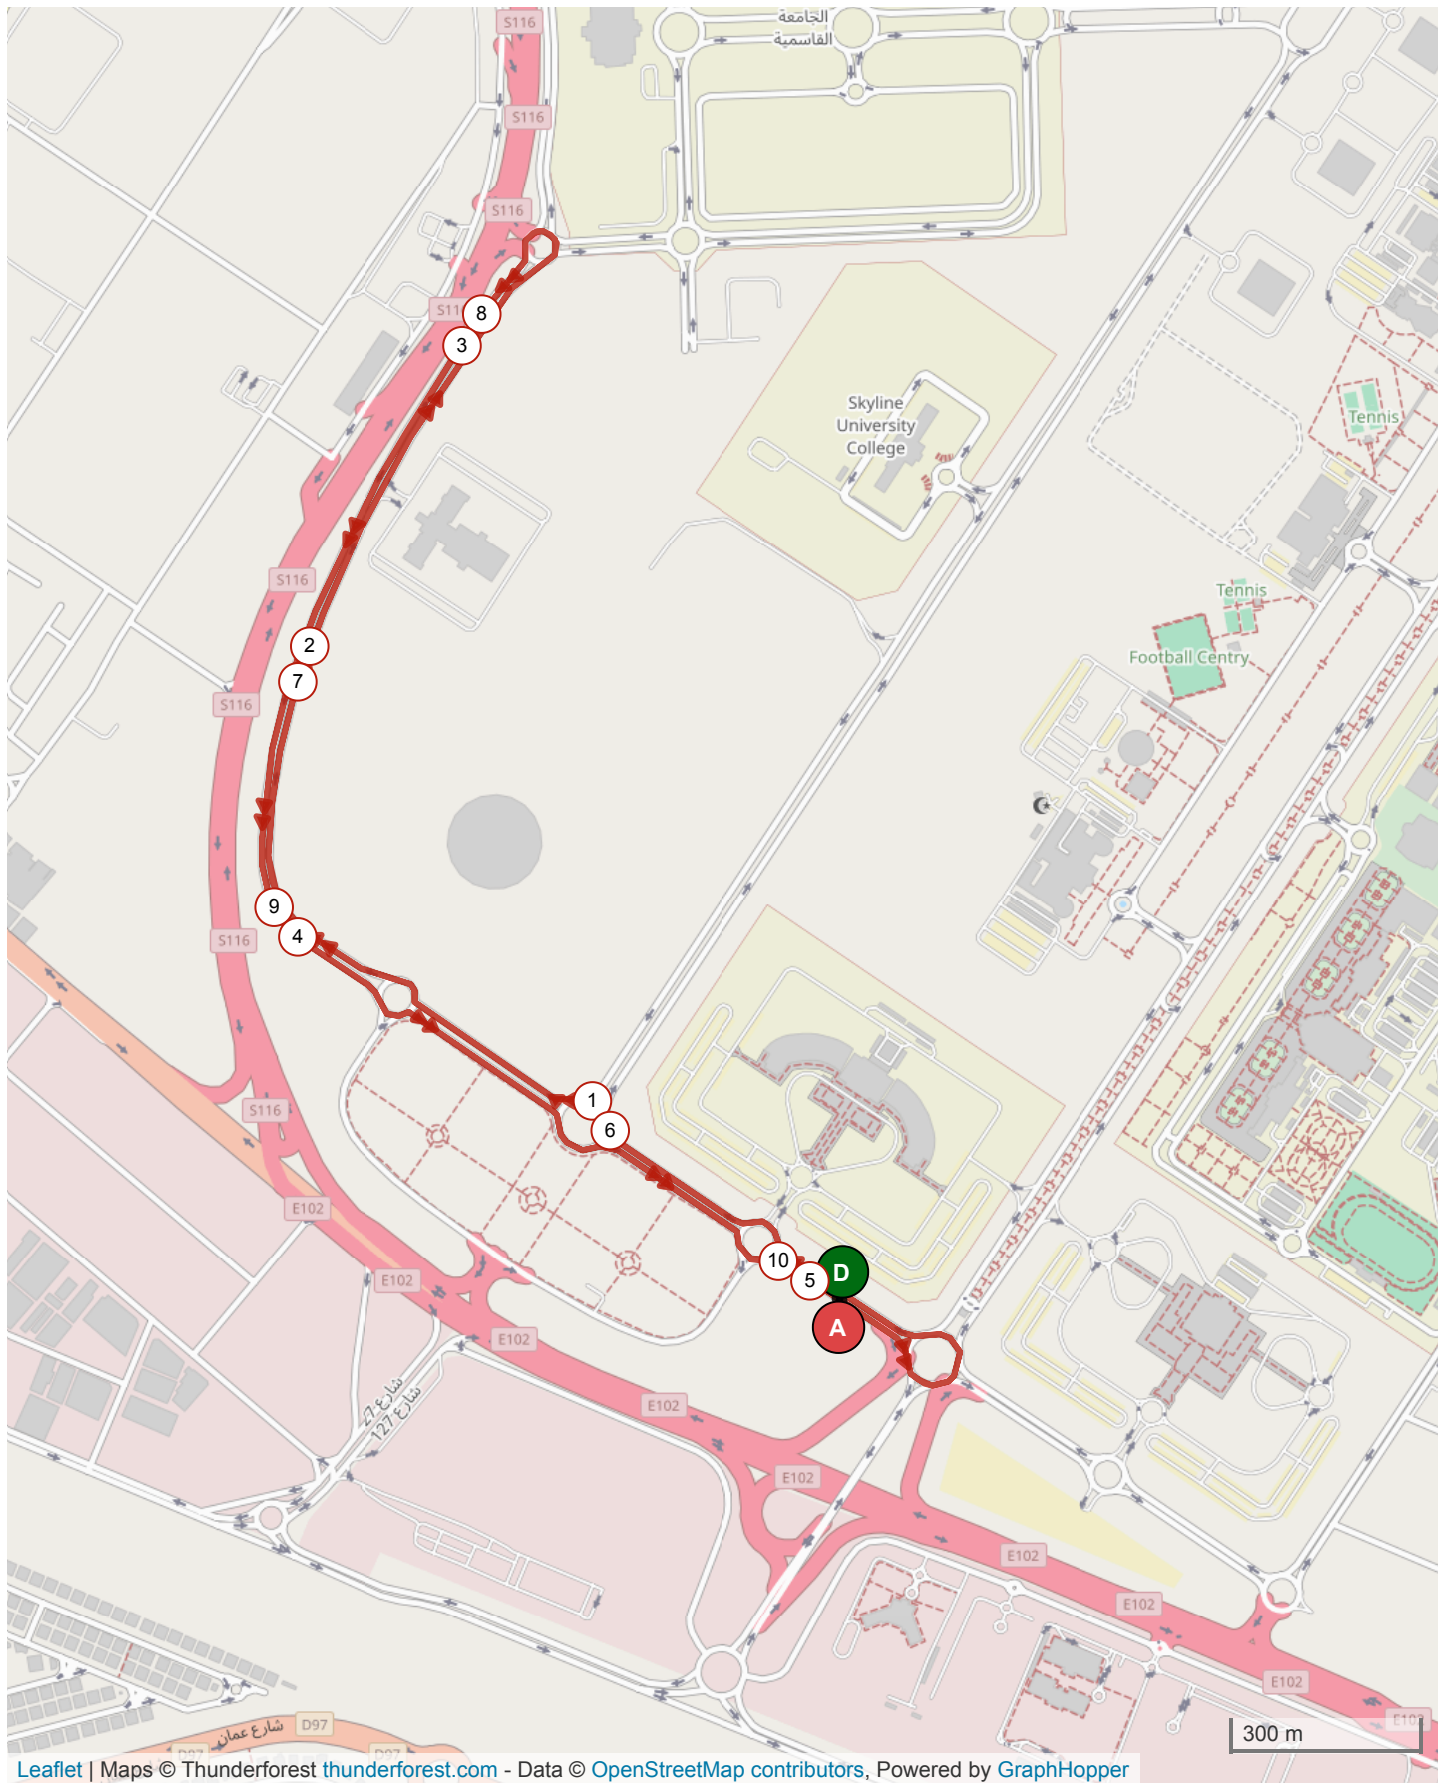

14310176 | Running- Road | 10km shj

Sharjah -> Sharjah

10.111 km \uparrow 64 m \downarrow 64 m \updownarrow 8 m \up 21 m

Leaflet | Maps © Thunderforest thunderforest.com - Data © OpenStreetMap contributors, Powered by GraphHopper

Reproduction rights are restricted to personal and private use only. When practicing your activity, respect the properties and private roads.

© 2022 Openrunner